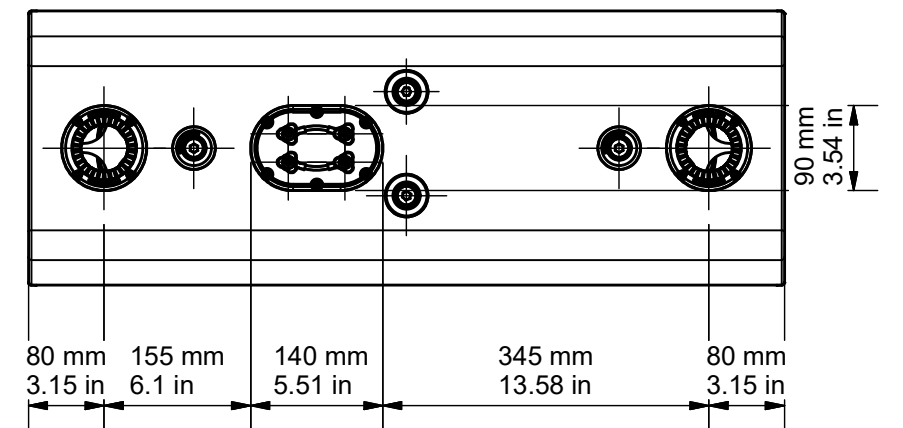

TOP VIEW

SIDE VIEW

FRONT VIEW

SIDE VIEW

REAR VIEW

BOTTOM VIEW

PLC350 2G - DRAWING FOR REFERENCE ONLY

RANGE: PLATINUM II