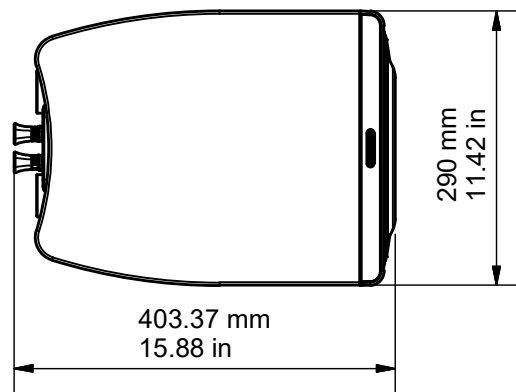

TOP VIEW

SIDE VIEW

FRONT VIEW

SIDE VIEW

REAR VIEW

BOTTOM VIEW

PLC350 2G - DRAWING FOR REFERENCE ONLY

RANGE: PLATINUM II