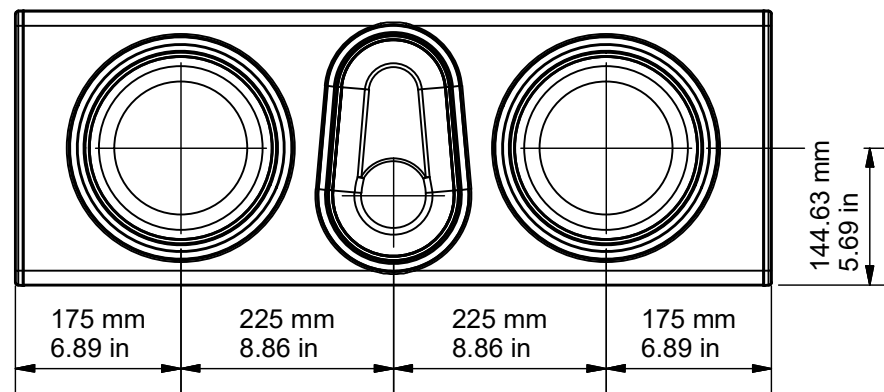

TOP VIEW

SIDE VIEW

FRONT VIEW

SIDE VIEW

REAR VIEW

BOTTOM VIEW

PLC350 2G - DRAWING FOR REFERENCE ONLY

RANGE: PLATINUM II