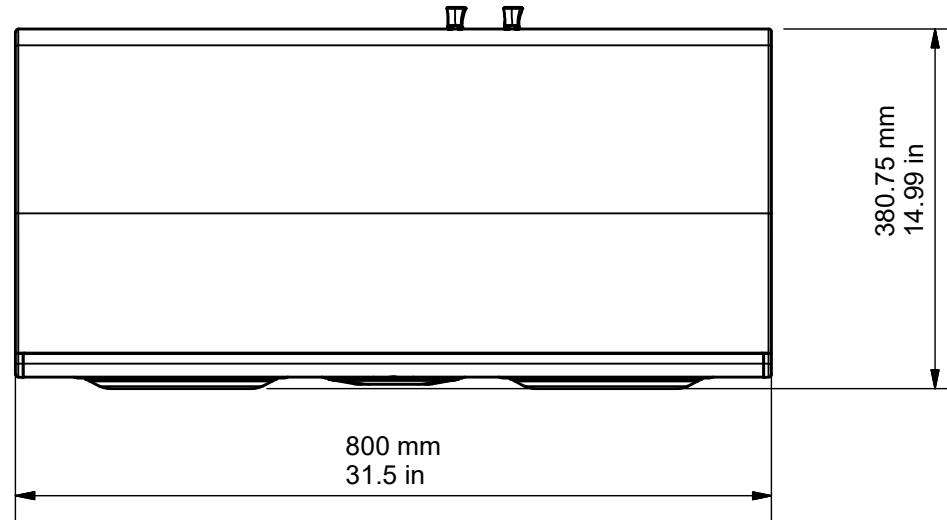

TOP VIEW

SIDE VIEW

FRONT VIEW

SIDE VIEW

REAR VIEW

BOTTOM VIEW

PLC350 2G - DRAWING FOR REFERENCE ONLY

RANGE: PLATINUM II