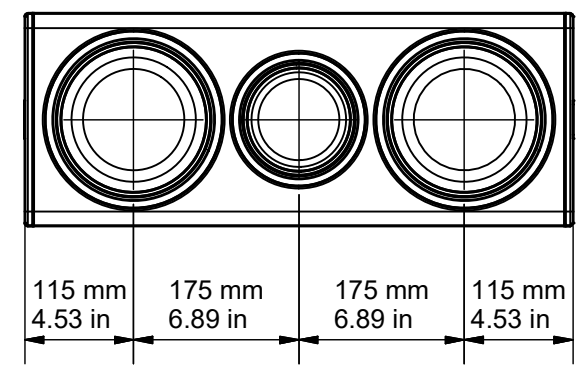

TOP VIEW

SIDE VIEW

FRONT VIEW

SIDE VIEW

REAR VIEW

BOTTOM VIEW

PLC150 2G - DRAWING FOR REFERENCE ONLY

RANGE: PLATINUM II
© COPYRIGHT MONITOR AUDIO
26/07/2017