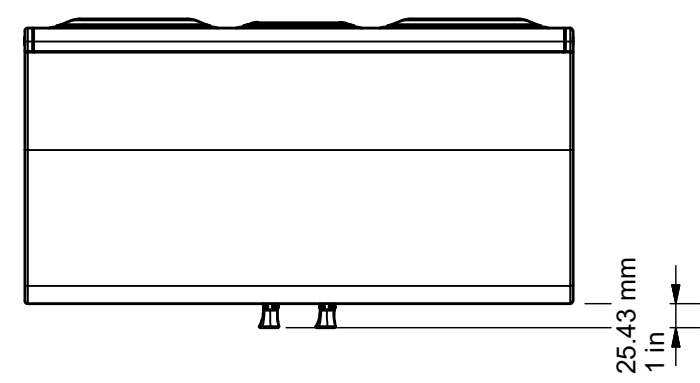

TOP VIEW

SIDE VIEW

FRONT VIEW

SIDE VIEW

REAR VIEW

BOTTOM VIEW

PLC150 2G - DRAWING FOR REFERENCE ONLY

RANGE: PLATINUM II
© COPYRIGHT MONITOR AUDIO
26/07/2017