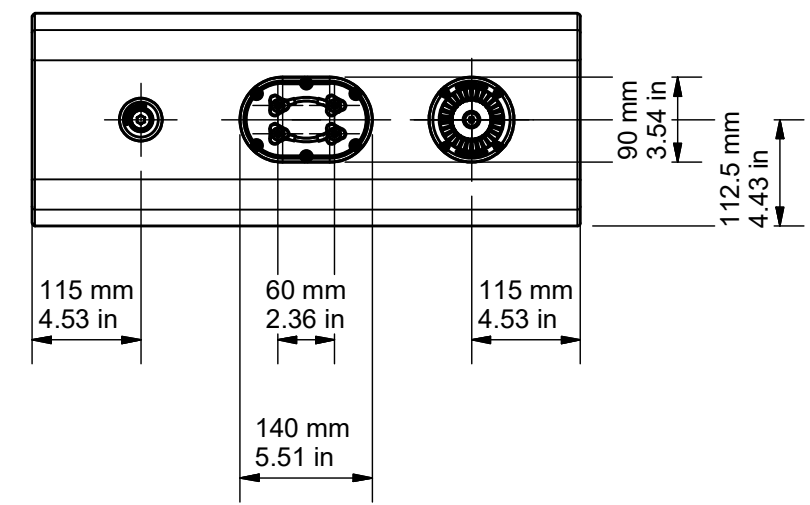

TOP VIEW

SIDE VIEW

FRONT VIEW

SIDE VIEW

REAR VIEW

BOTTOM VIEW

PLC150 2G - DRAWING FOR REFERENCE ONLY

RANGE: PLATINUM II
© COPYRIGHT MONITOR AUDIO
26/07/2017