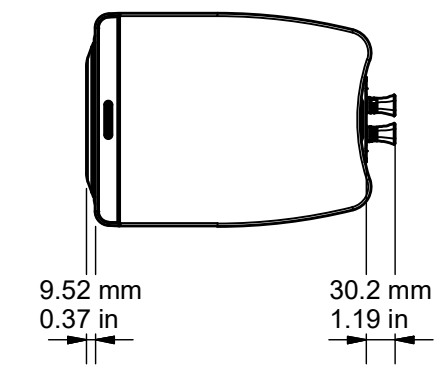

TOP VIEW

SIDE VIEW

FRONT VIEW

SIDE VIEW

REAR VIEW

BOTTOM VIEW

PLC150 2G - DRAWING FOR REFERENCE ONLY

RANGE: PLATINUM II
© COPYRIGHT MONITOR AUDIO
26/07/2017