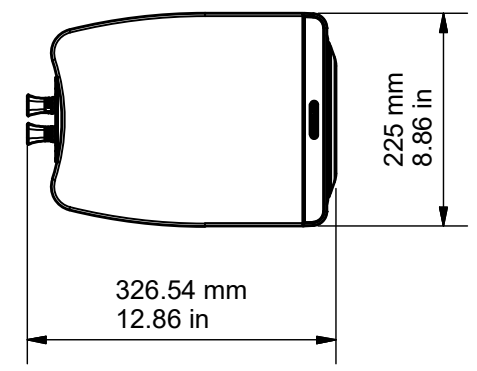

TOP VIEW

SIDE VIEW

FRONT VIEW

SIDE VIEW

REAR VIEW

BOTTOM VIEW

PLC150 2G - DRAWING FOR REFERENCE ONLY

RANGE: PLATINUM II
© COPYRIGHT MONITOR AUDIO
26/07/2017