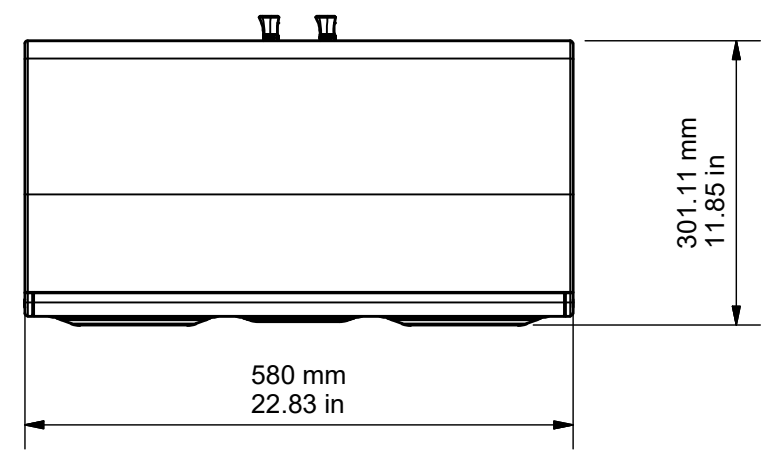

TOP VIEW

SIDE VIEW

FRONT VIEW

SIDE VIEW

REAR VIEW

BOTTOM VIEW

PLC150 2G - DRAWING FOR REFERENCE ONLY

RANGE: PLATINUM II
© COPYRIGHT MONITOR AUDIO
26/07/2017