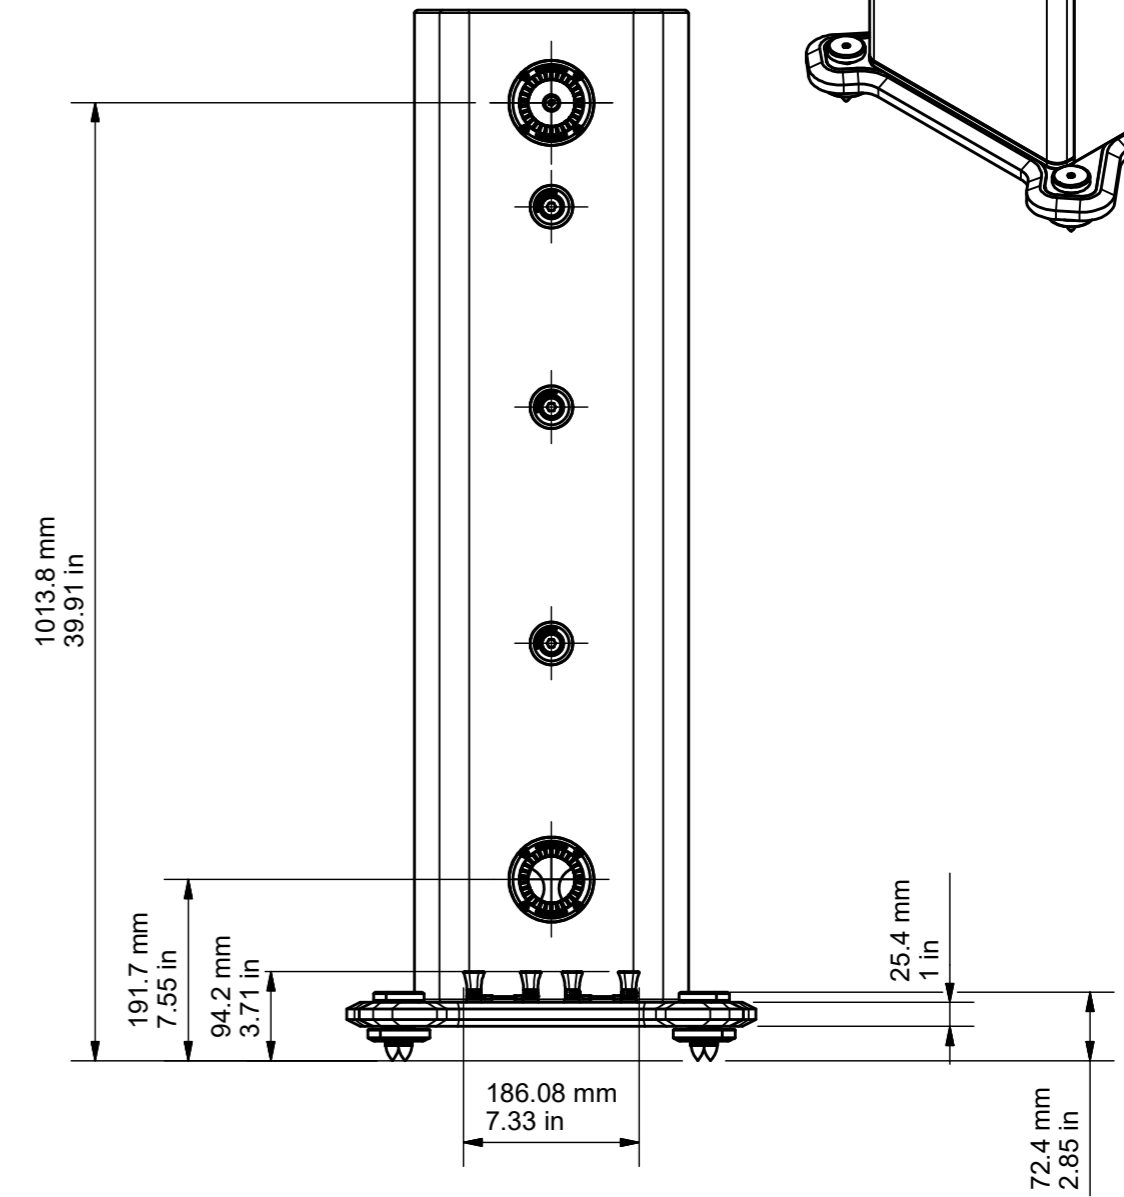

SIDE VIEW

FRONT VIEW

SIDE VIEW

REAR VIEW

BOTTOM VIEW

PL300 2G - DRAWING FOR REFERENCE ONLY

RANGE: PLATINUM II

© COPYRIGHT MONITOR AUDIO  
26/07/2017