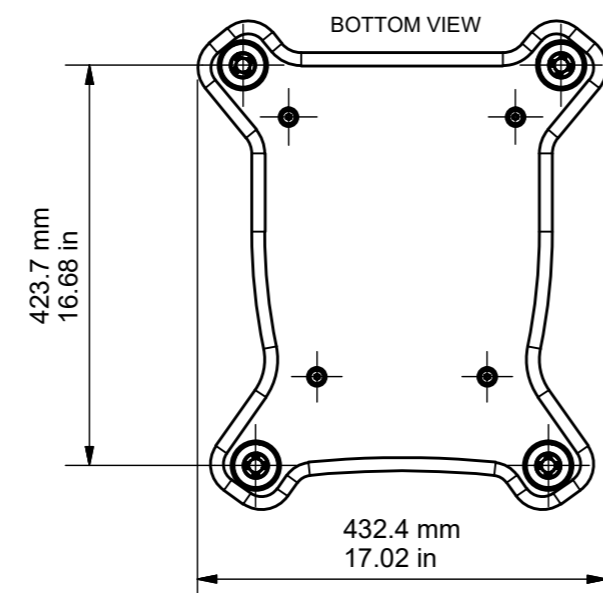

SIDE VIEW

FRONT VIEW

SIDE VIEW

REAR VIEW

BOTTOM VIEW

PL300 2G - DRAWING FOR REFERENCE ONLY

RANGE: PLATINUM II

© COPYRIGHT MONITOR AUDIO  
26/07/2017