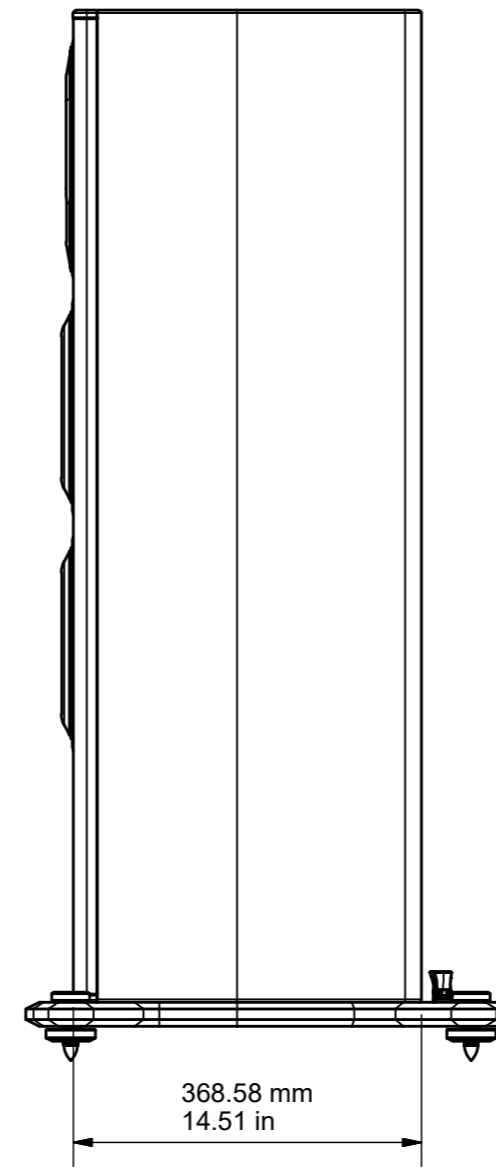

SIDE VIEW

FRONT VIEW

SIDE VIEW

REAR VIEW

BOTTOM VIEW

PL300 2G - DRAWING FOR REFERENCE ONLY

RANGE: PLATINUM II

© COPYRIGHT MONITOR AUDIO  
26/07/2017