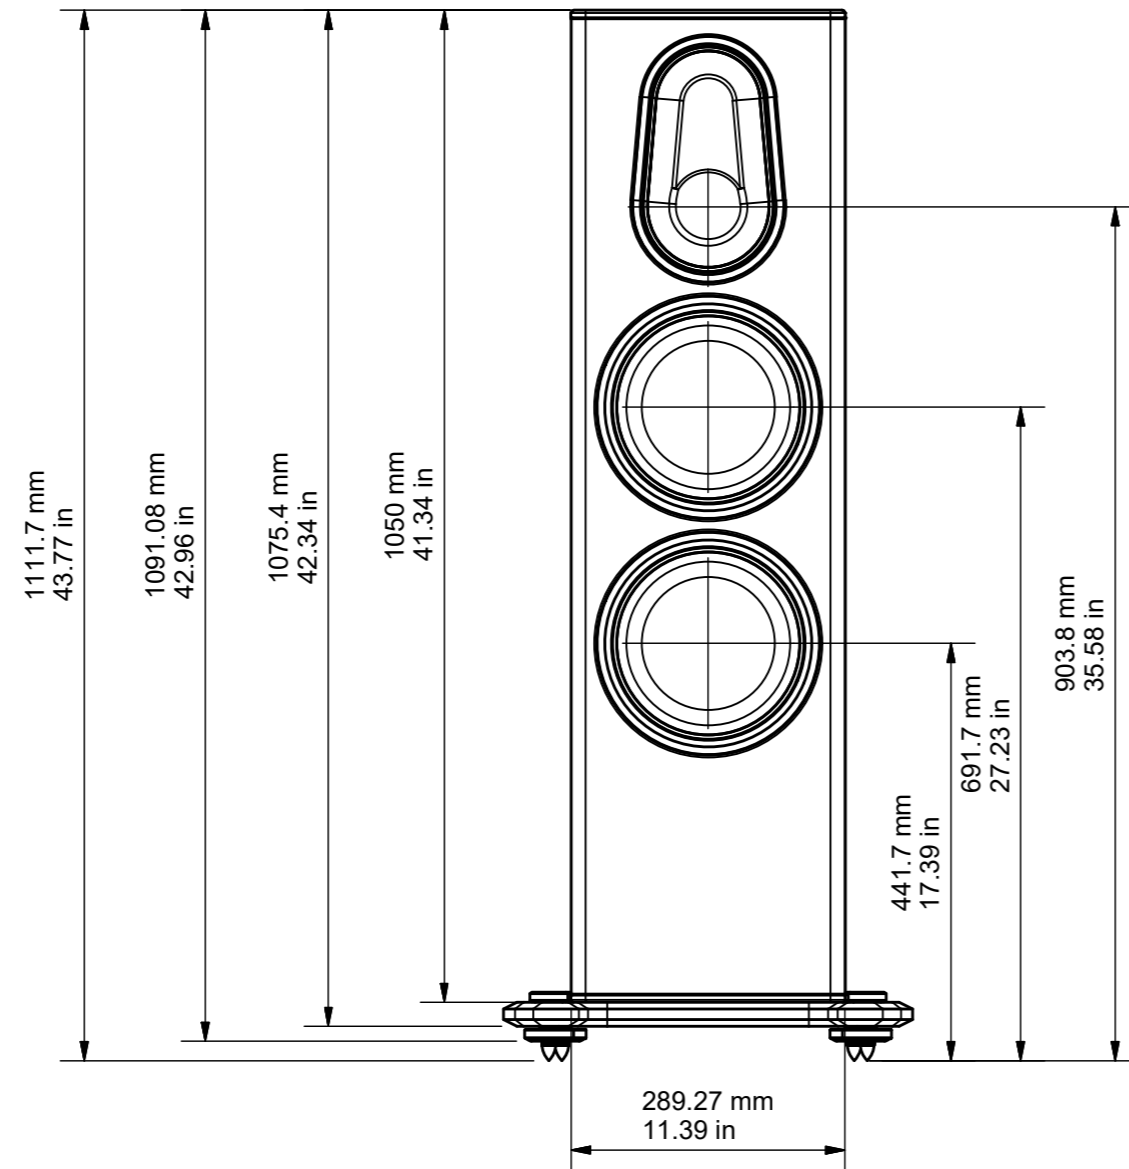

SIDE VIEW

FRONT VIEW

SIDE VIEW

REAR VIEW

BOTTOM VIEW

PL300 2G - DRAWING FOR REFERENCE ONLY

RANGE: PLATINUM II

© COPYRIGHT MONITOR AUDIO  
26/07/2017