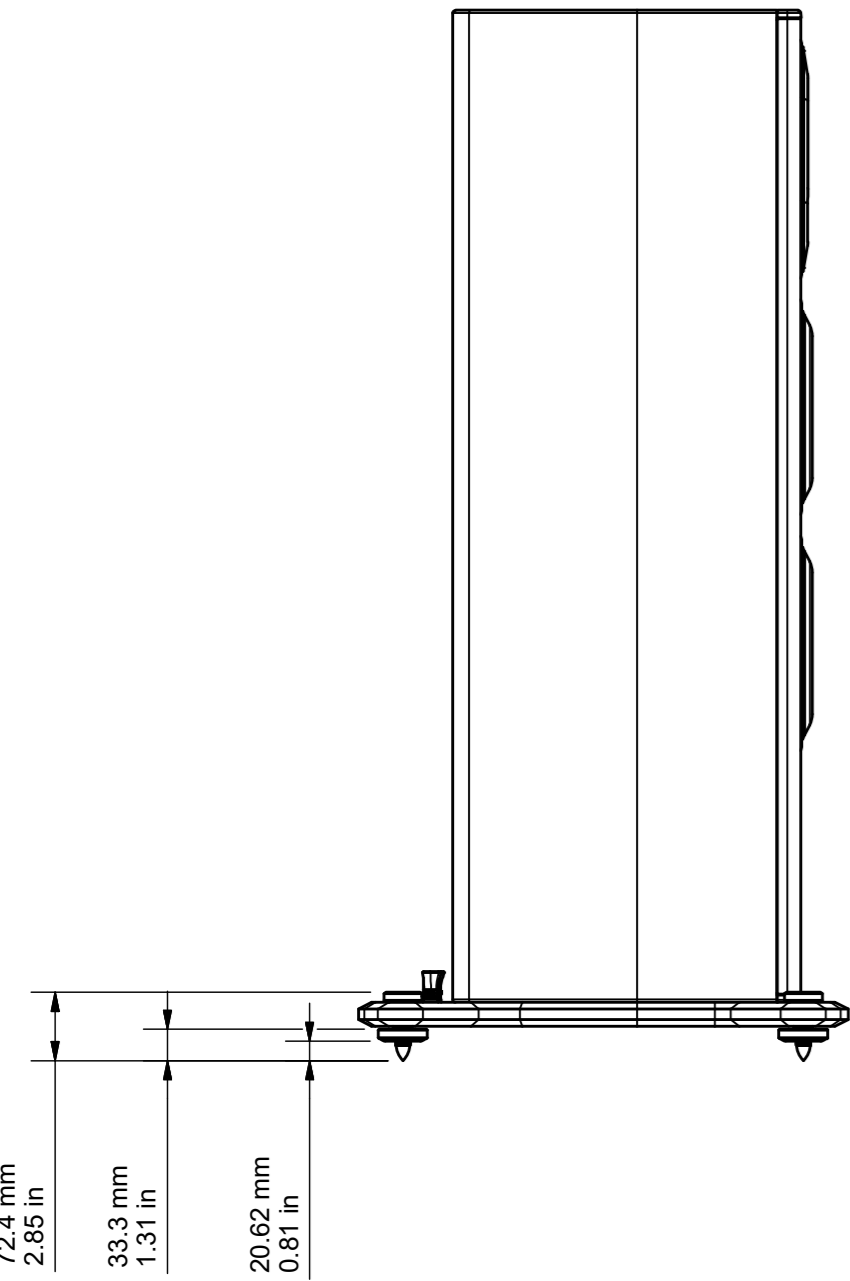

SIDE VIEW

FRONT VIEW

SIDE VIEW

REAR VIEW

BOTTOM VIEW

PL300 2G - DRAWING FOR REFERENCE ONLY

RANGE: PLATINUM II

© COPYRIGHT MONITOR AUDIO  
26/07/2017