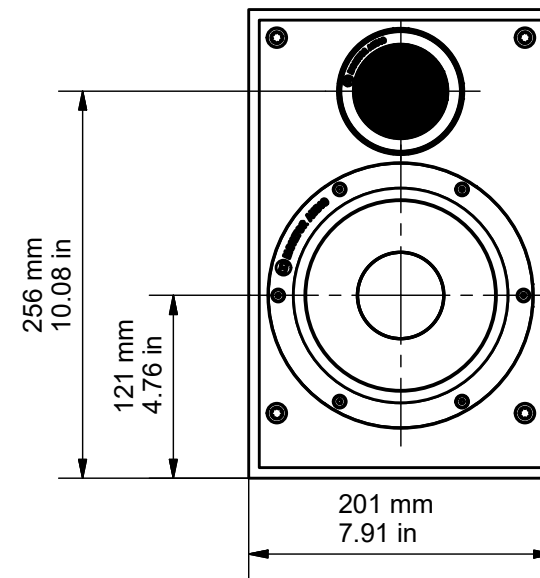

SIDE VIEW

FRONT (GRILLE)

FRONT (NO GRILLE)

REAR

BASE

DRAWING FOR REFERENCE ONLY

MONITOR 100

RANGE: MONITOR SERIES 3G