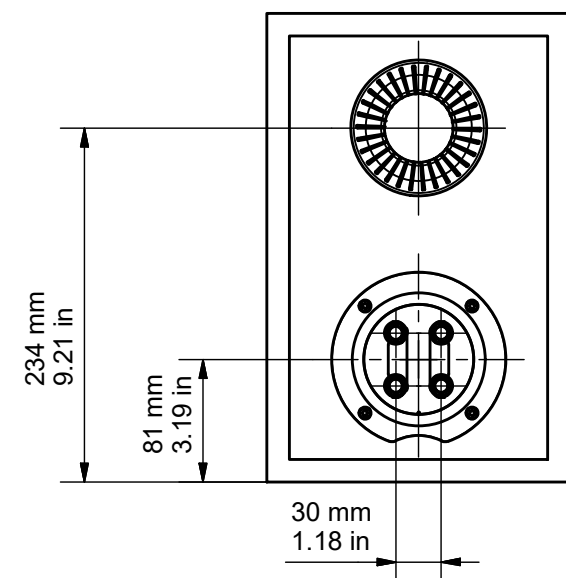

SIDE VIEW

FRONT (GRILLE)

FRONT (NO GRILLE)

REAR

BASE

DRAWING FOR REFERENCE ONLY

MONITOR 100

RANGE: MONITOR SERIES 3G