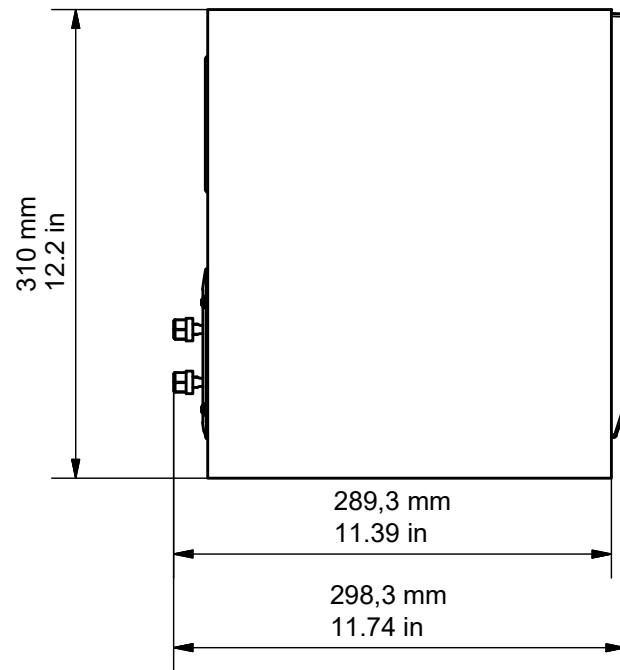

SIDE VIEW

FRONT (GRILLE)

FRONT (NO GRILLE)

REAR

BASE

DRAWING FOR REFERENCE ONLY

MONITOR 100

RANGE: MONITOR SERIES 3G