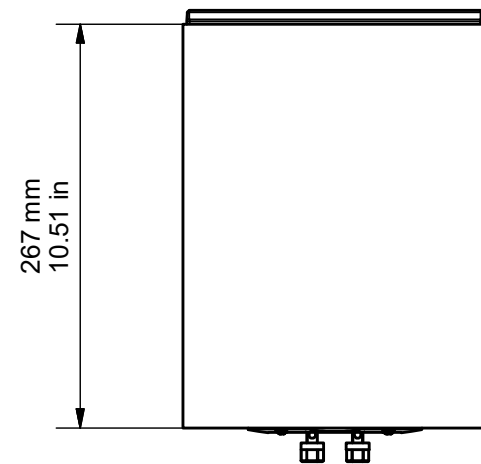

SIDE VIEW

FRONT (GRILLE)

FRONT (NO GRILLE)

REAR

BASE

DRAWING FOR REFERENCE ONLY

MONITOR 100

RANGE: MONITOR SERIES 3G