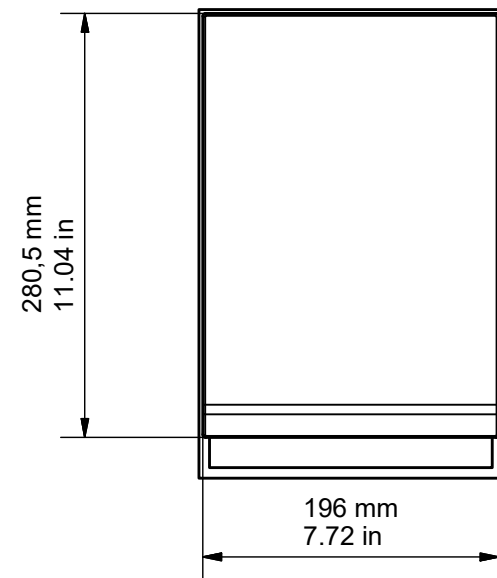

SIDE VIEW

FRONT (GRILLE)

FRONT (NO GRILLE)

REAR

BASE

DRAWING FOR REFERENCE ONLY

MONITOR 100

RANGE: MONITOR SERIES 3G