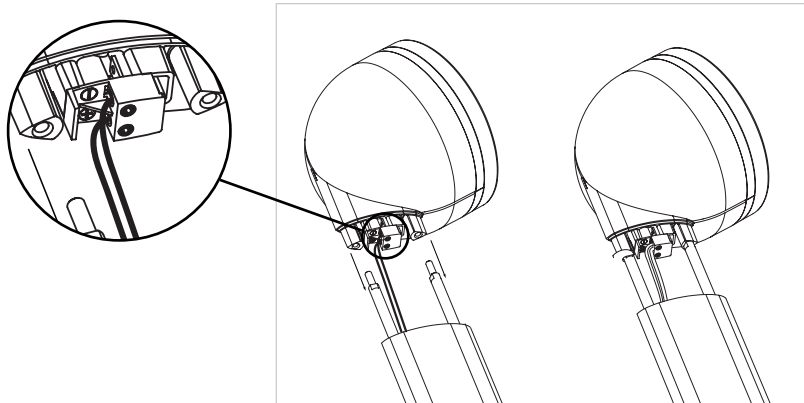

DÔME STAND

Specification sheet

FEATURES

- ☑ High gloss
- ☑ Heavy base for stability
- ☑ Cable pass-through
- ☑ Aluminum structure
- ☑ Available in pair

Height	33 ⁷ / ₁₆ " [849mm]
Base (Ø)	9 ⁷ / ₁₆ " [240mm]
Weight	7.9lbs [3.6kg]