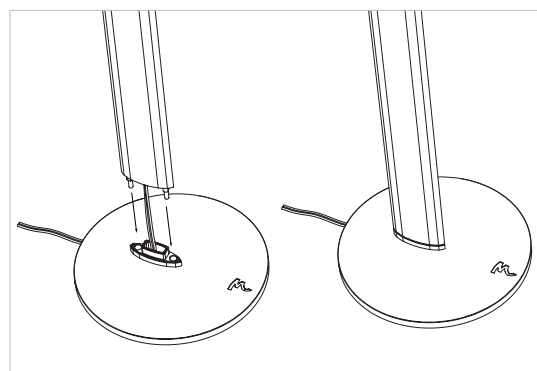

DÔME STAND

Specification sheet

FEATURES

- ☑ High gloss
- ☑ Heavy base for stability
- ☑ Cable pass-through
- ☑ Aluminum structure
- ☑ Available in pair

Height	33 ⁷ / ₁₆ " [849mm]
Base (Ø)	9 ⁷ / ₁₆ " [240mm]
Weight	7.9lbs [3.6kg]